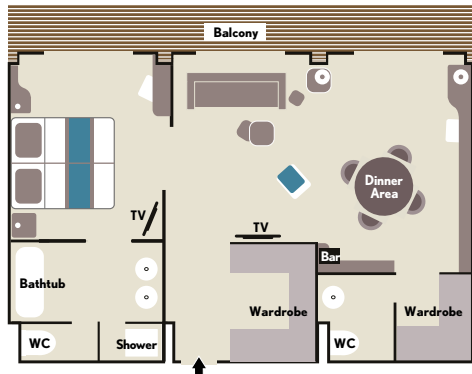

Exceptional luxury in a Grand Privilege Three-Room Balcony Suite

The Grand Deluxe Two-Room Balcony Suite

Space and style in a Prestige Balcony Suite

A modern Balcony Stateroom

Staterooms & Suites Layout

Owner's Balcony Suite (Category 9)

Cabin: 581 sq. ft. (54 sq. m.)
Balcony: 129 sq. ft. (12 sq. m.)

Grand Privilege Three-Room Balcony Suite (Category 8)

Cabin: 581 sq. ft. (54 sq. m.)
Balcony: 129 sq. ft. (12 sq. m.)

Grand Deluxe Two-Room Balcony Suite (Category 7)

Cabin: 484 sq. ft. (45 sq. m.)
Balcony: 108 sq. ft. (10 sq. m.)

Privilege Two-Room Balcony Suite (Category 6)

Cabin: 388 sq. ft. (36 sq. m.)
Balcony: 86 sq. ft. (8 sq. m.)

Premier Two-Room Balcony Suite (Category 5)