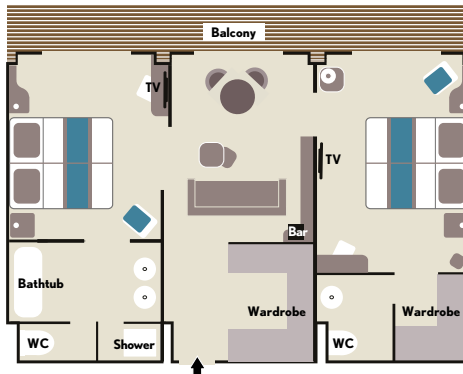

Exceptional luxury in a Grand Privilege Three-Room Balcony Suite

The Grand Deluxe Two-Room Balcony Suite

Space and style in a Prestige Balcony Suite

A modern Balcony Stateroom

Staterooms & Suites Layout

Owner's Balcony Suite (Category 9)

Cabin: 581 sq. ft. (54 sq. m.)
Balcony: 129 sq. ft. (12 sq. m.)

Grand Privilege Three-Room Balcony Suite (Category 8)

Cabin: 581 sq. ft. (54 sq. m.)
Balcony: 129 sq. ft. (12 sq. m.)

Grand Deluxe Two-Room Balcony Suite (Category 7)

Cabin: 484 sq. ft. (45 sq. m.)
Balcony: 108 sq. ft. (10 sq. m.)

Privilege Two-Room Balcony Suite (Category 6)

Cabin: 388 sq. ft. (36 sq. m.)
Balcony: 86 sq. ft. (8 sq. m.)

Premier Two-Room Balcony Suite (Category 5)