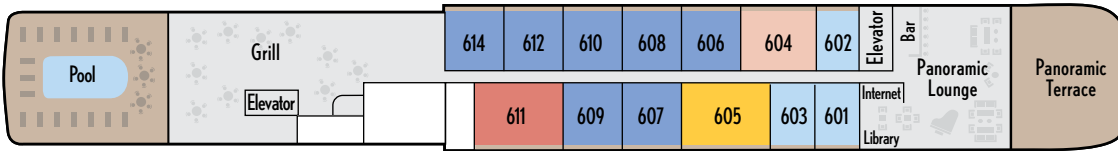

'Le Lyrial' Deck Plan

DECK 7

DECK 6

DECK 5

DECK 4

DECK 3

DECK 2

Categories for Staterooms & Suites

Exceptional luxury in a Grand Privilege Three-Room Balcony Suite

The Grand Deluxe Two-Room Balcony Suite

Space and style in a Prestige Balcony Suite

A modern Balcony Stateroom

Staterooms & Suites Layout

Owner's Balcony Suite (Category 9)

Cabin: 581 sq. ft. (54 sq. m.)
Balcony: 129 sq. ft. (12 sq. m.)

Grand Privilege Three-Room Balcony Suite (Category 8)

Cabin: 581 sq. ft. (54 sq. m.)
Balcony: 129 sq. ft. (12 sq. m.)

Grand Deluxe Two-Room Balcony Suite (Category 7)