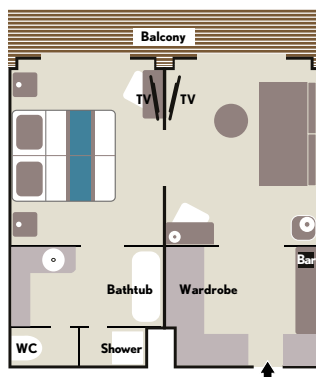

Exceptional luxury in a Grand Privilege Three-Room Balcony Suite

The Grand Deluxe Two-Room Balcony Suite

Space and style in a Prestige Balcony Suite

A modern Balcony Stateroom

Staterooms & Suites Layout

Owner's Balcony Suite (Category 9)

Cabin: 581 sq. ft. (54 sq. m.)
Balcony: 129 sq. ft. (12 sq. m.)

Grand Privilege Three-Room Balcony Suite (Category 8)

Cabin: 581 sq. ft. (54 sq. m.)
Balcony: 129 sq. ft. (12 sq. m.)

Grand Deluxe Two-Room Balcony Suite (Category 7)

Cabin: 484 sq. ft. (45 sq. m.)
Balcony: 108 sq. ft. (10 sq. m.)

Privilege Two-Room Balcony Suite (Category 6)

Cabin: 388 sq. ft. (36 sq. m.)
Balcony: 86 sq. ft. (8 sq. m.)

Premier Two-Room Balcony Suite (Category 5)