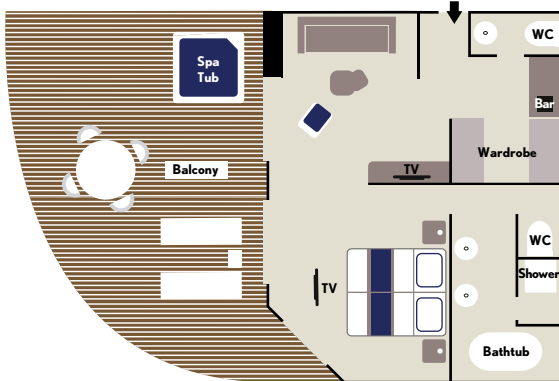

'Le Laperouse' Deck Plan

DECK 7

DECK 6

DECK 5

DECK 4

DECK 3

DECK 2

Stateroom & Suite Categories

A Deluxe Balcony Stateroom

Exceptional luxury in the Owner's Balcony Suite

Interactive, underwater "Blue Eye" lounge

Infinity pool and marina

Stateroom & Suite Layout

Owner's Balcony Suite (Category 8)

Cabin: 484 sq. ft. (45 sq. m.)
Balcony: 323 sq. ft. (30 sq. m.)

Grand Deluxe Balcony Suite (Category 7)

Cabin: 484 sq. ft. (45 sq. m.)
Balcony: 323 sq. ft. (30 sq. m.)

Prestige Two-Room Balcony Suite (Category 6)

Cabin: 410 sq. ft. (38 sq. m.)
Balcony: 86 sq. ft. (8 sq. m.)

Privilege Balcony Suite (Category 5)

Cabin: 344 sq. ft. (32 sq. m.)
Balcony: 86 sq. ft. (8 sq. m.)

Deluxe Balcony Suite (Category 4)

Cabin: 296 sq. ft. (27.5 sq. m.)
Balcony: 65 sq. ft. (6 sq. m.)

Balcony Staterooms (Categories 1-3)