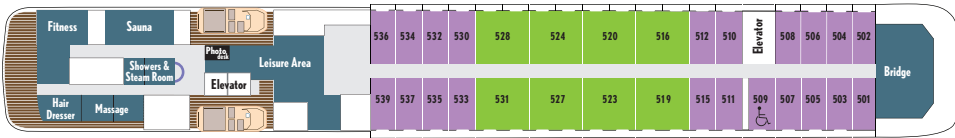

MV 'Le Boreal' Deck Plan

ROOM CATEGORIES

- Category 1: Standard Balcony Stateroom
- Category 2: Classic Balcony Stateroom
- Category 3: Premier Balcony Stateroom
- Category 4: Superior Balcony Stateroom
- Category 5: Prestige Balcony Suite
- Category 6: Deluxe Two-Room Balcony Suite
- Category 7: Premium Two-Room Balcony Suite
- Category 8: Owner's Balcony Suite

DECK 7

DECK 6

DECK 5

DECK 4

DECK 3

DECK 2

CABIN LAYOUT

Owner's Suite (Category 8)

Premium & Deluxe Suites (Categories 6-7)

Prestige Suites (Category 5)

Staterooms (Categories 1-4)