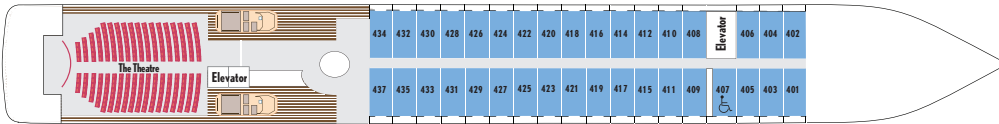

MV 'Le Boreal' Deck Plan

ROOM CATEGORIES

- Category 1: Standard Balcony Stateroom
- Category 2: Classic Balcony Stateroom
- Category 3: Premier Balcony Stateroom
- Category 4: Superior Balcony Stateroom
- Category 5: Prestige Balcony Suite
- Category 6: Deluxe Two-Room Balcony Suite
- Category 7: Premium Two-Room Balcony Suite
- Category 8: Owner's Balcony Suite

DECK 7

DECK 6

DECK 5

DECK 4

DECK 3

DECK 2

CABIN LAYOUT

Owner's Suite (Category 8)

Premium & Deluxe Suites (Categories 6-7)

Prestige Suites (Category 5)

Staterooms (Categories 1-4)