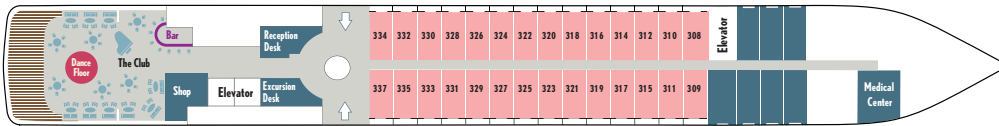

MV 'Le Boreal' Deck Plan

ROOM CATEGORIES

- Category 1: Standard Balcony Stateroom
- Category 2: Classic Balcony Stateroom
- Category 3: Premier Balcony Stateroom
- Category 4: Superior Balcony Stateroom
- Category 5: Prestige Balcony Suite
- Category 6: Deluxe Two-Room Balcony Suite
- Category 7: Premium Two-Room Balcony Suite
- Category 8: Owner's Balcony Suite

DECK 7

DECK 6

DECK 5

DECK 4

DECK 3

DECK 2

CABIN LAYOUT

Owner's Suite (Category 8)

Premium & Deluxe Suites (Categories 6-7)

Prestige Suites (Category 5)

Staterooms (Categories 1-4)