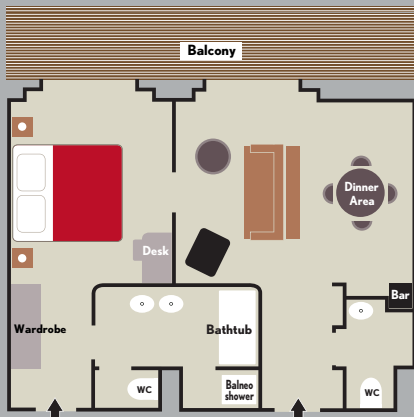

MV 'Le Boreal' Deck Plan

ROOM CATEGORIES

- Category 1: Standard Balcony Stateroom
- Category 2: Classic Balcony Stateroom
- Category 3: Premier Balcony Stateroom
- Category 4: Superior Balcony Stateroom
- Category 5: Prestige Balcony Suite
- Category 6: Deluxe Two-Room Balcony Suite
- Category 7: Premium Two-Room Balcony Suite
- Category 8: Owner's Balcony Suite

DECK 7

DECK 6

DECK 5

DECK 4

DECK 3

DECK 2

CABIN LAYOUT

Owner's Suite (Category 8)

Premium & Deluxe Suites (Categories 6-7)

Prestige Suites (Category 5)

Staterooms (Categories 1-4)