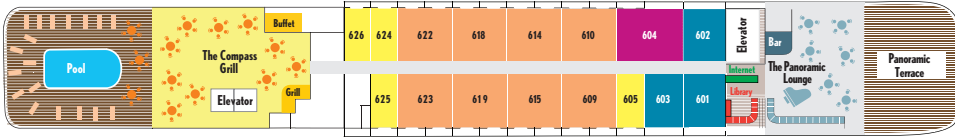

MV 'Le Boreal' Deck Plan

ROOM CATEGORIES

- Category 1: Standard Balcony Stateroom
- Category 2: Classic Balcony Stateroom
- Category 3: Premier Balcony Stateroom
- Category 4: Superior Balcony Stateroom
- Category 5: Prestige Balcony Suite
- Category 6: Deluxe Two-Room Balcony Suite
- Category 7: Premium Two-Room Balcony Suite
- Category 8: Owner's Balcony Suite

DECK 7

DECK 6

DECK 5

DECK 4

DECK 3

DECK 2

CABIN LAYOUT

Owner's Suite (Category 8)

Premium & Deluxe Suites (Categories 6-7)

Prestige Suites (Category 5)

Staterooms (Categories 1-4)