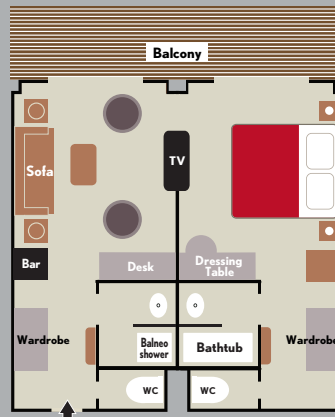

MV 'Le Boreal' Deck Plan

ROOM CATEGORIES

- Category 1: Standard Balcony Stateroom
- Category 2: Classic Balcony Stateroom
- Category 3: Premier Balcony Stateroom
- Category 4: Superior Balcony Stateroom
- Category 5: Prestige Balcony Suite
- Category 6: Deluxe Two-Room Balcony Suite
- Category 7: Premium Two-Room Balcony Suite
- Category 8: Owner's Balcony Suite

DECK 7

DECK 6

DECK 5

DECK 4

DECK 3

DECK 2

CABIN LAYOUT

Owner's Suite (Category 8)

Premium & Deluxe Suites (Categories 6-7)

Prestige Suites (Category 5)

Staterooms (Categories 1-4)