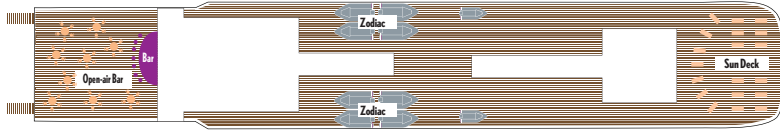

MV 'Le Boreal' Deck Plan

ROOM CATEGORIES

- Category 1: Standard Balcony Stateroom
- Category 2: Classic Balcony Stateroom
- Category 3: Premier Balcony Stateroom
- Category 4: Superior Balcony Stateroom
- Category 5: Prestige Balcony Suite
- Category 6: Deluxe Two-Room Balcony Suite
- Category 7: Premium Two-Room Balcony Suite
- Category 8: Owner's Balcony Suite

DECK 7

DECK 6

DECK 5

DECK 4

DECK 3

DECK 2

CABIN LAYOUT

Owner's Suite (Category 8)

Premium & Deluxe Suites (Categories 6-7)

Prestige Suites (Category 5)

Staterooms (Categories 1-4)