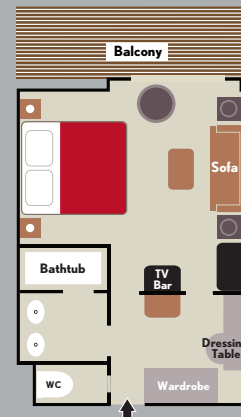

MV 'Le Boreal' Deck Plan

ROOM CATEGORIES

- Category 1: Standard Balcony Stateroom
- Category 2: Classic Balcony Stateroom
- Category 3: Premier Balcony Stateroom
- Category 4: Superior Balcony Stateroom
- Category 5: Prestige Balcony Suite
- Category 6: Deluxe Two-Room Balcony Suite
- Category 7: Premium Two-Room Balcony Suite
- Category 8: Owner's Balcony Suite

DECK 7

DECK 6

DECK 5

DECK 4

DECK 3

DECK 2

CABIN LAYOUT

Owner's Suite (Category 8)

Premium & Deluxe Suites (Categories 6-7)

Prestige Suites (Category 5)

Staterooms (Categories 1-4)